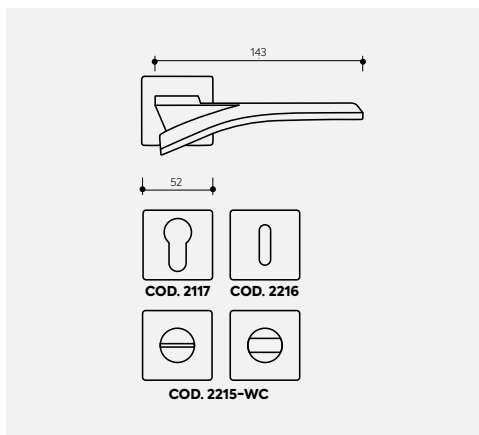

ZANTE

REF. 1581Z-2115

Finiture | Finishes

COD. 111 Nichel Satinato | Nikel Sat

COD. 121 Nichel Nero | Matt Black