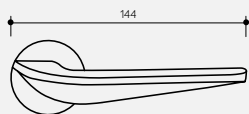

COD. 111 Nichel Satinato | Nikel Sat

COD. 121 Nichel Nero | Matt Black

BREMA

REF. 1535Z-2110

Finiture | Finishes

COD. 121 Nichel Nero | Matt Black

52

COD. 2112