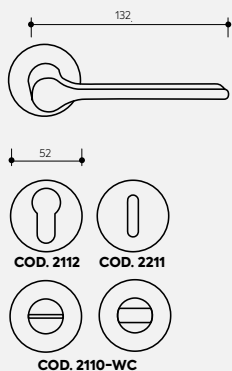

Finiture | Finishes

COD. 179 Pvd Ottone Lucido Verniciato | Pvd Brass